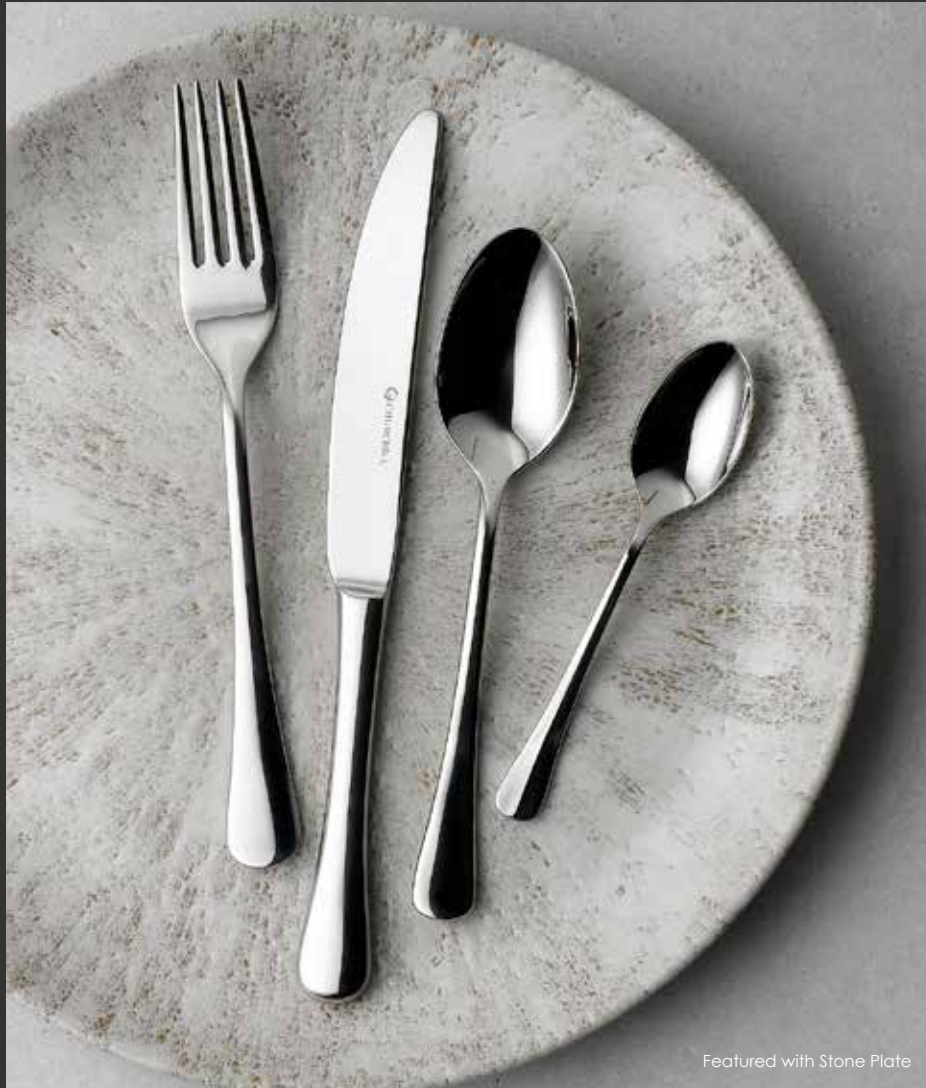

Tanner

Soft and simplistic, Tanner cutlery shapes are stylish and ergonomically designed for comfort when holding. The contemporary and versatile design is ideal for both casual or premium dining, enhancing the dining experience and complementing the Churchill ceramics portfolio.