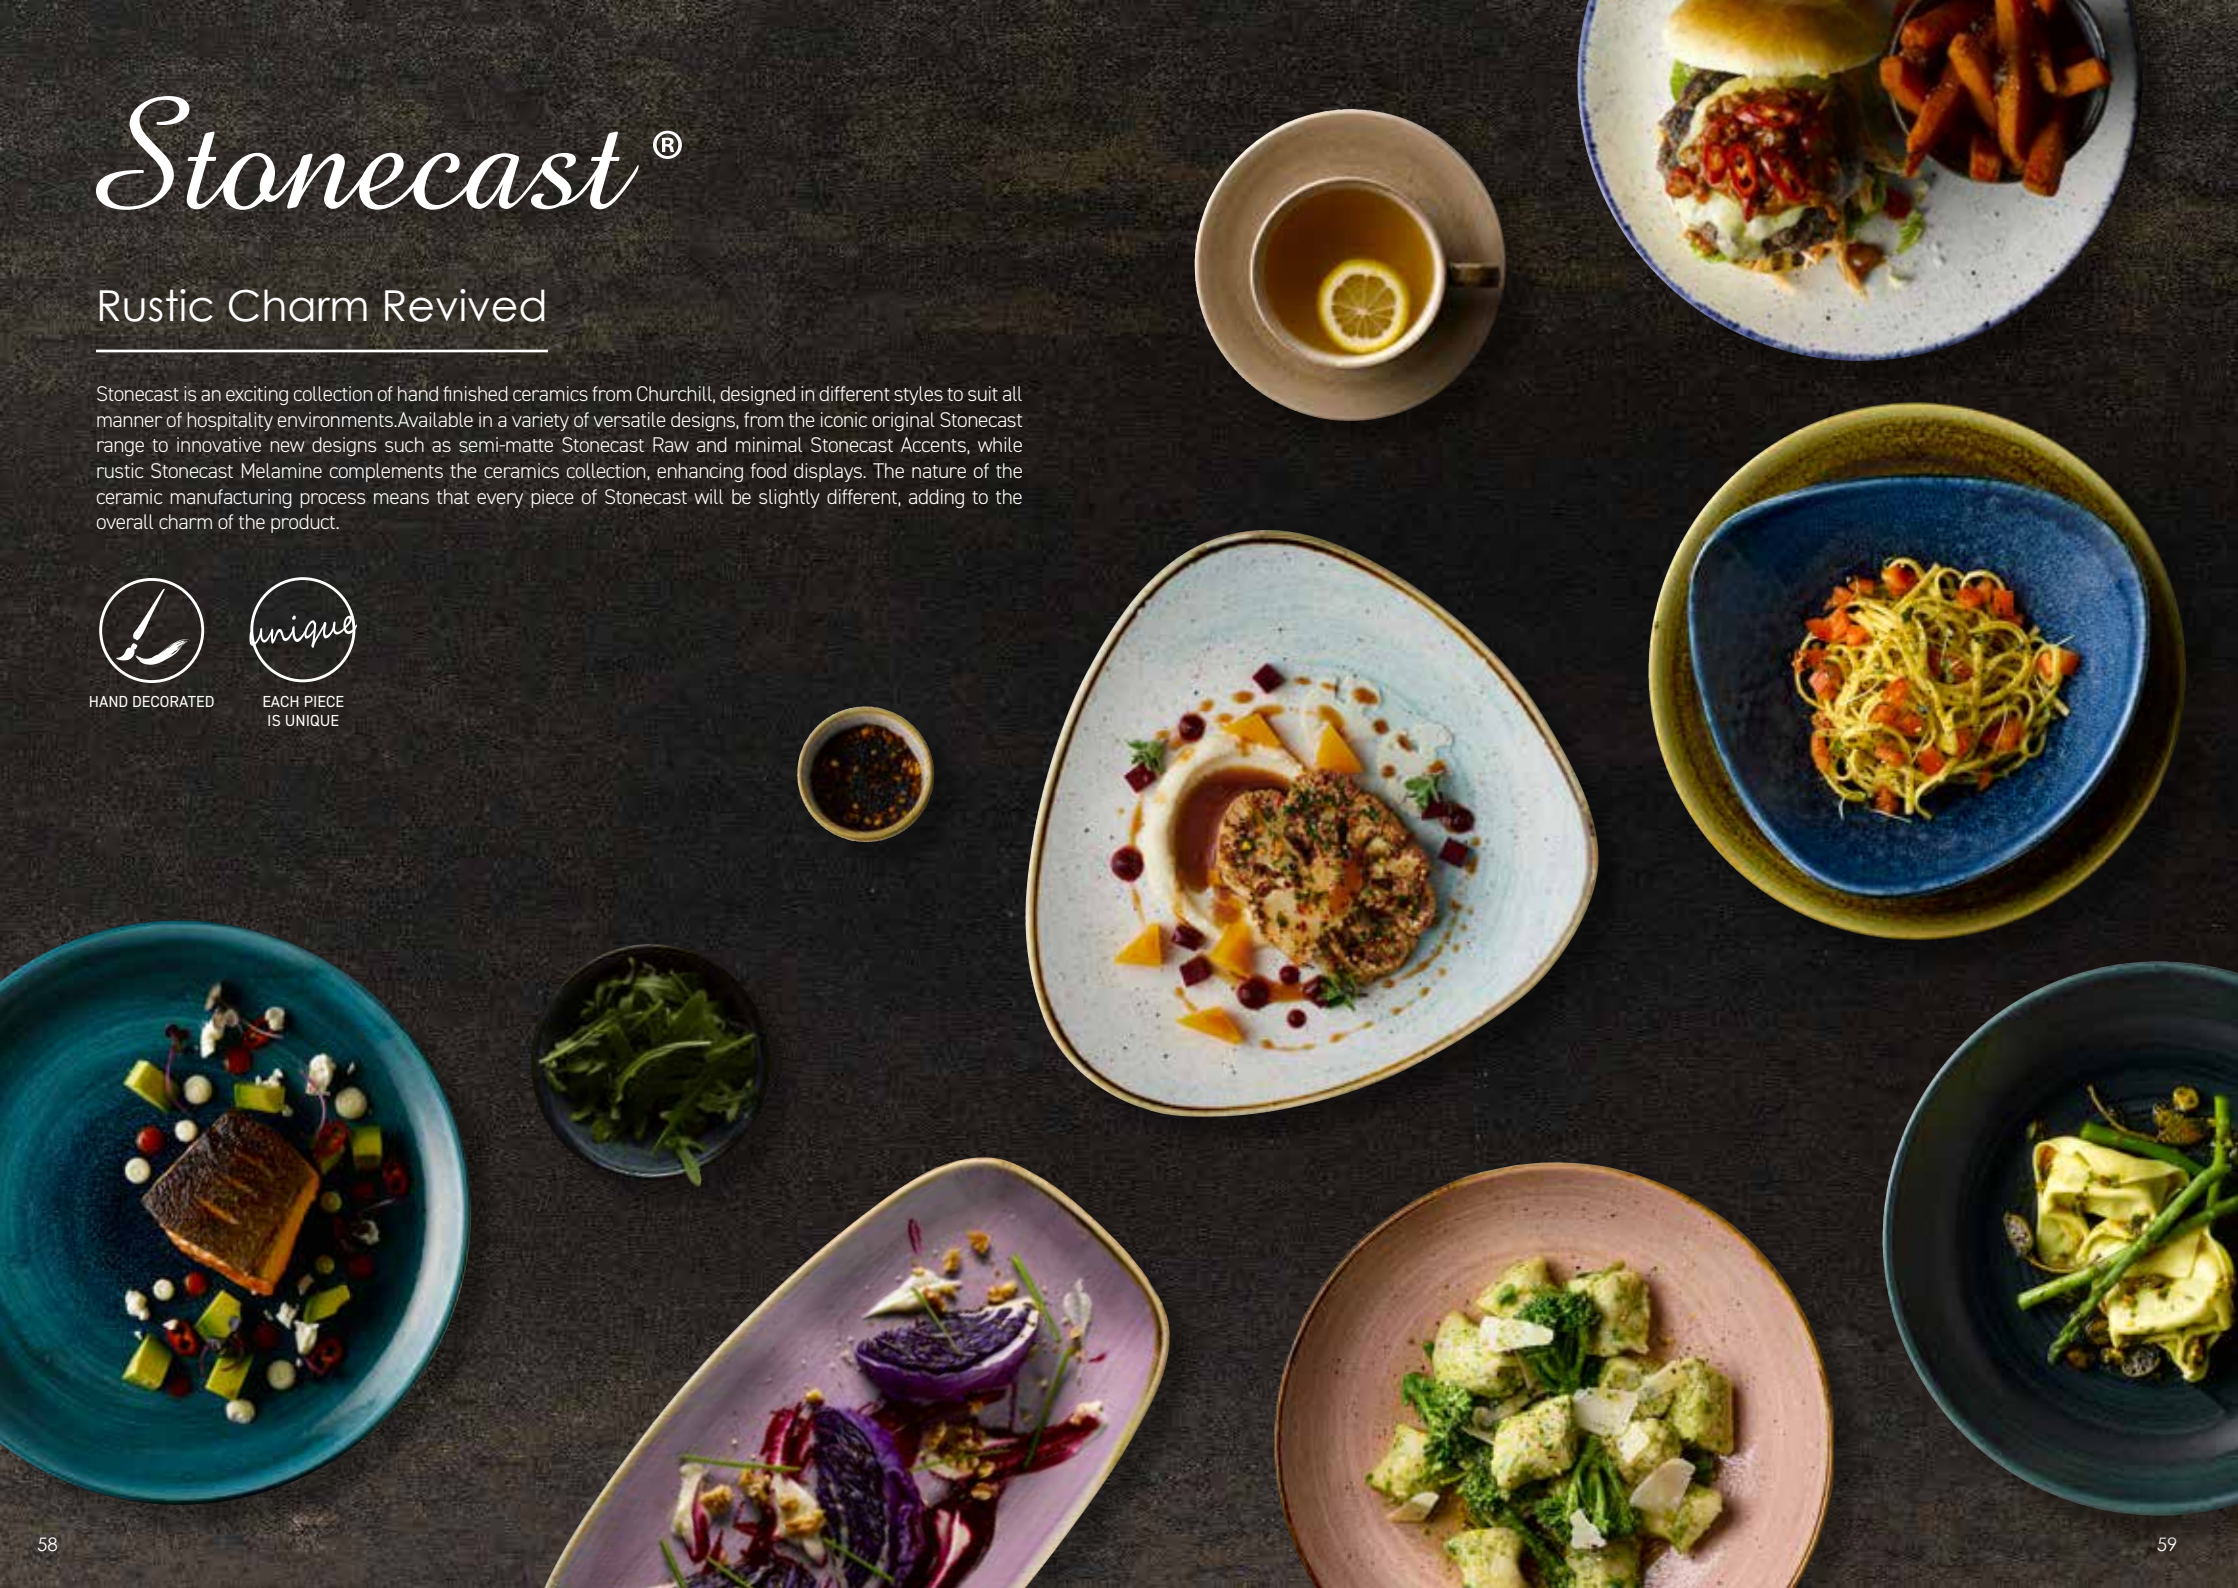

Stonecast®

Rustic Charm Revived

Stonecast is an exciting collection of hand finished ceramics from Churchill, designed in different styles to suit all manner of hospitality environments. Available in a variety of versatile designs, from the iconic original Stonecast range to innovative new designs such as semi-matte Stonecast Raw and minimal Stonecast Accents, while rustic Stonecast Melamine complements the ceramics collection, enhancing food displays. The nature of the ceramic manufacturing process means that every piece of Stonecast will be slightly different, adding to the overall charm of the product.

HAND DECORATED

EACH PIECE
IS UNIQUE