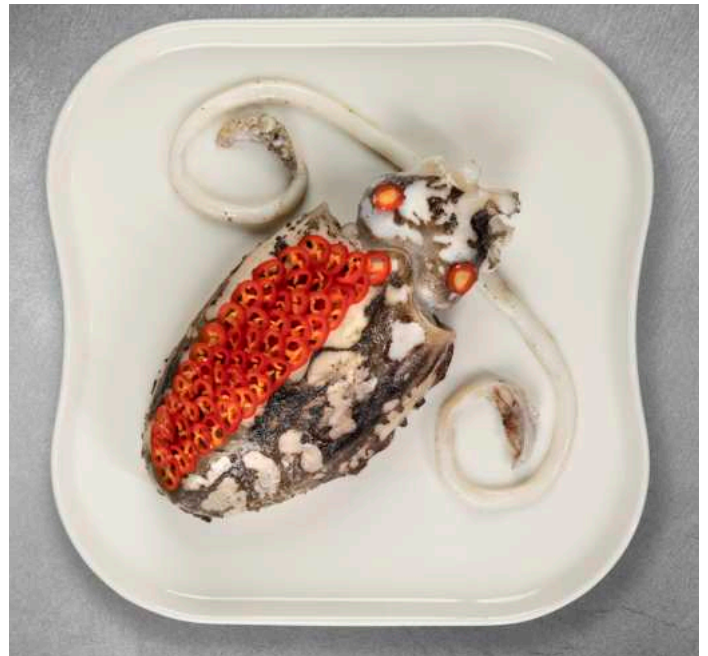

SM-GL-01-MUG
SM-RT-01-CT

330 cc
15 cm

6
24

Smooth

The smoothness of the design reflects softness and calmness. The elegance of the dazzling collection sets the stage for delicious gatherings.

FLAT PLATE / DÜZ TABAK

| | | |
|----------|-------|----|
| SM-16-DZ | 16 cm | 12 |
| SM-19-DZ | 19 cm | 12 |
| SM-22-DZ | 22 cm | 12 |
| SM-25-DZ | 25 cm | 12 |
| SM-28-DZ | 28 cm | 12 |

PIZZA PLATE / PIZZA TABAĞI

| | | |
|-----------|-------|---|
| ZT-32-PZT | 32 cm | 6 |
|-----------|-------|---|