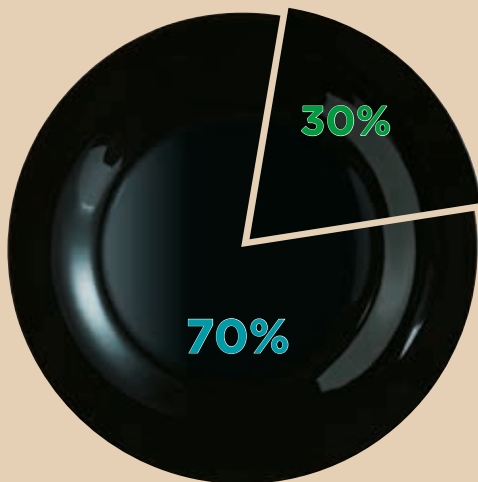

BLACK GLASS: a durable glass

Black glass is made from **70%** waste glass, recycled in our own factory. Melting it requires **30%** less energy than conventional clear glass, which significantly reduces the carbon footprint of its manufacture.

- Virgin material
- Recycled glass from our production site in France