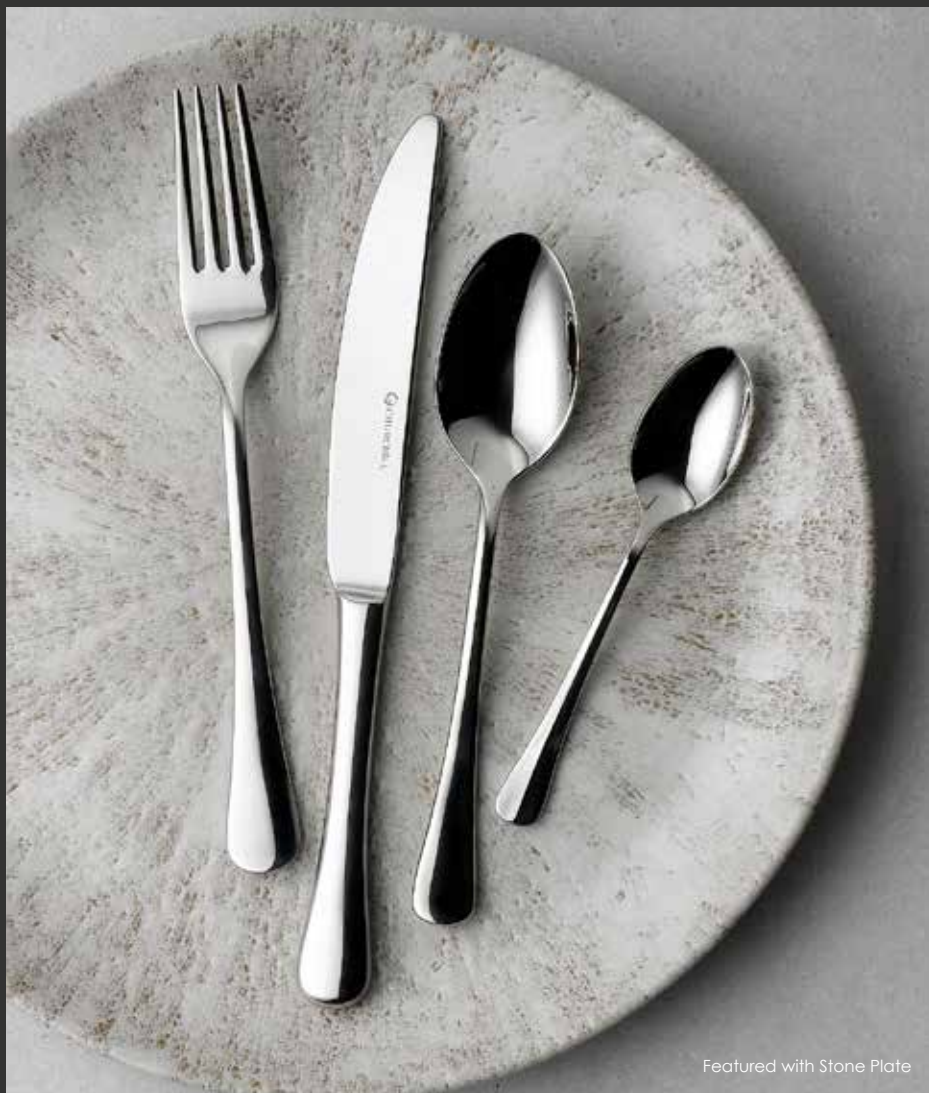

TEASPOON
IS TESP1 13.6cm
2.5mm
CTN QTY 12

DEMITASSE SPOON
IS DMSP1 11cm
2.5mm
CTN QTY 12

CHURCHILL

Tanner

Soft and simplistic Tanner cutlery shapes are stylish and ergonomically designed for comfort when holding. The contemporary and versatile design is ideal for both casual or premium dining, enhancing the dining experience and complementing the Churchill ceramics portfolio.